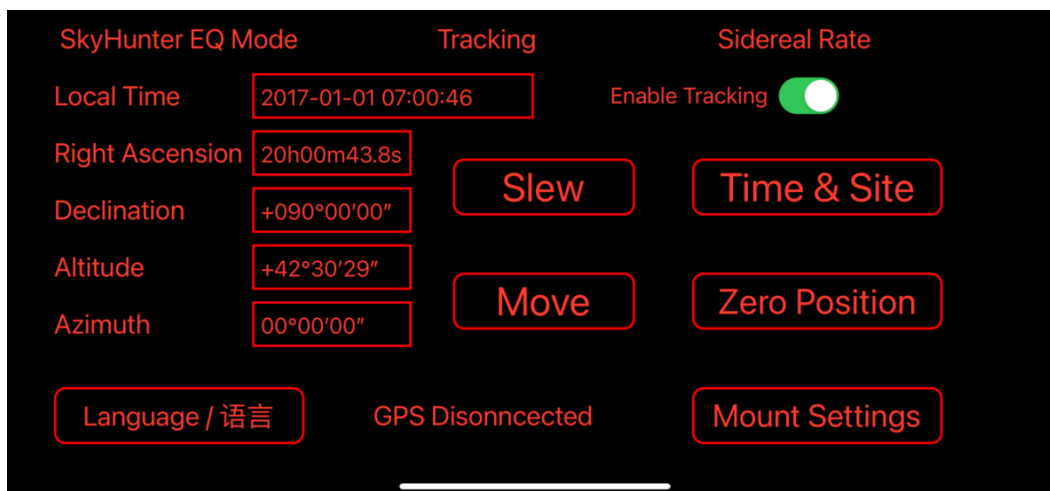

1. Power On the SkyHunter mount
2. Check your iPhone Wi-Fi network to find a network named SH_XXXXXX. Click on it to make the connection.

3. Find downloaded iOptron Commander Lite in your iPhone and tap it to open.

4. Tap to connect the Commander to the mount.

5. It will bring up the Commander Main Screen. It indicates:
 - (1) The mount is SkyHunter and is at EQ mode.
 - (2) The mount is tracking. Tap the **Enable Tracking** button can turn the tracking ON/OFF. GREEN indicated tracking is ON.
 - (3) There is no GPS
 - (4) The mount Time and Site Information may not be correct

6. Tap on **Time and Site**.

Then tap on **Sync Current Device Time to Mount** and **Sync Current Device Location to Mount**.

The mount will have updated Time and Site info.

Tap on **Back to Previous Screen** to Main Screen