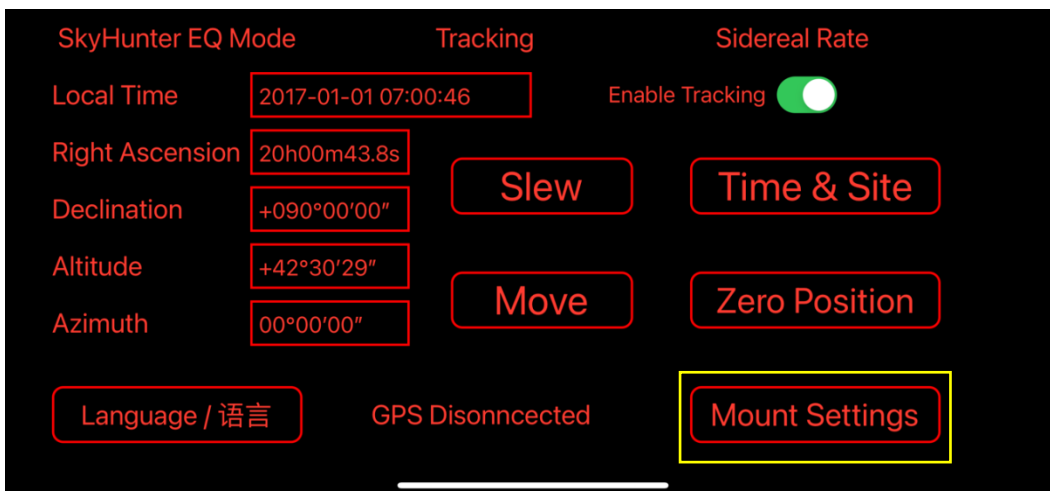

4. Tap to connect the Commander to the mount.

5. It will bring up the Commander Main Screen. It indicates:
 - (1) The mount is SkyHunter and is at EQ mode.
 - (2) The mount is tracking. Tap the **Enable Tracking** button can turn the tracking ON/OFF. GREEN indicated tracking is ON.
 - (3) There is no GPS
 - (4) The mount Time and Site Information may not be correct

6. Tap on **Time and Site**.

Then tap on **Sync Current Device Time to Mount** and **Sync Current Device Location to Mount**.

The mount will have updated Time and Site info.

Tap on **Back to Previous Screen** to Main Screen

7. Next, tap on **Zero Position**.

Adjust the mount to Zero Position. Then tap on **Set Current Position as Zero Position**. Back to Previous Screen.

8. Tap on **Mount Settings**.

Select Tracking Rate either **Auto** for Celestial Object tracking or **1/2 Sidereal** (special tracking rate only for SkyHunter) for combined landscape and sky imaging. You can also set the mount maximum slew speed (MAX).