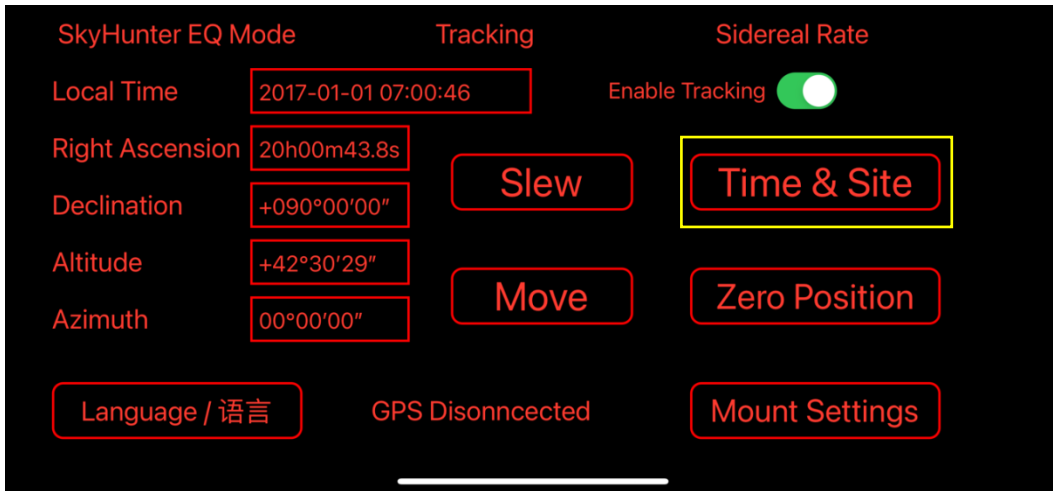

1. Power On the SkyHunter mount
2. Check your iPhone Wi-Fi network to find a network named SH_XXXXXX. Click on it to make the connection.

3. Find downloaded iOptron Commander Lite in your iPhone and tap it to open.

4. Tap to connect the Commander to the mount.

5. It will bring up the Commander Main Screen. It indicates:
 - (1) The mount is SkyHunter and is at EQ mode.
 - (2) The mount is tracking. Tap the **Enable Tracking** button can turn the tracking ON/OFF. GREEN indicated tracking is ON.
 - (3) There is no GPS
 - (4) The mount Time and Site Information may not be correct

6. Tap on **Time and Site**.

Then tap on **Sync Current Device Time to Mount** and **Sync Current Device Location to Mount**.

The mount will have updated Time and Site info.

Tap on **Back to Previous Screen** to Main Screen

7. Next, tap on **Zero Position**.

Adjust the mount to Zero Position. Then tap on **Set Current Position as Zero Position**. Back to Previous Screen.

8. Tap on **Mount Settings**.

Select Tracking Rate either **Auto** for Celestial Object tracking or **1/2 Sidereal** (special tracking rate only for SkyHunter) for combined landscape and sky imaging. You can also set the mount maximum slew speed (MAX).