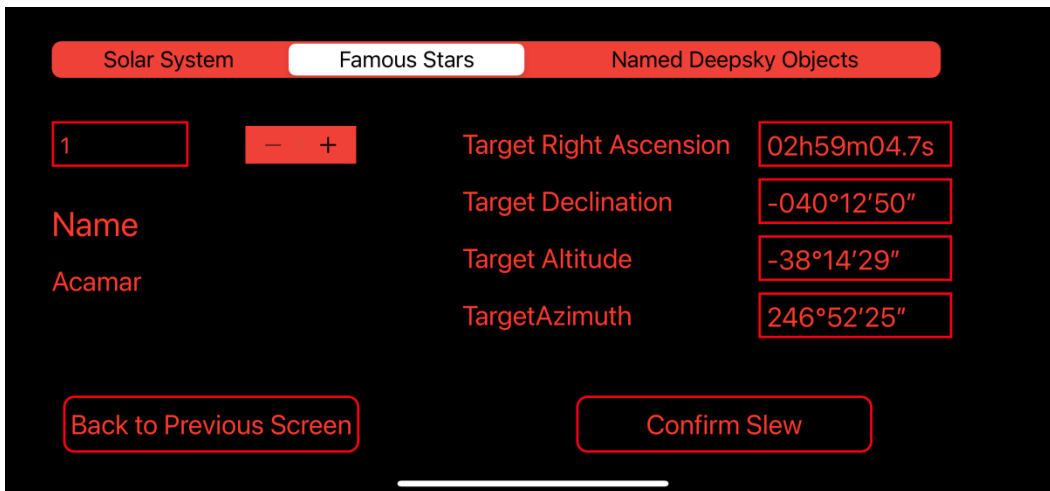

Click -/+ button to change the number.