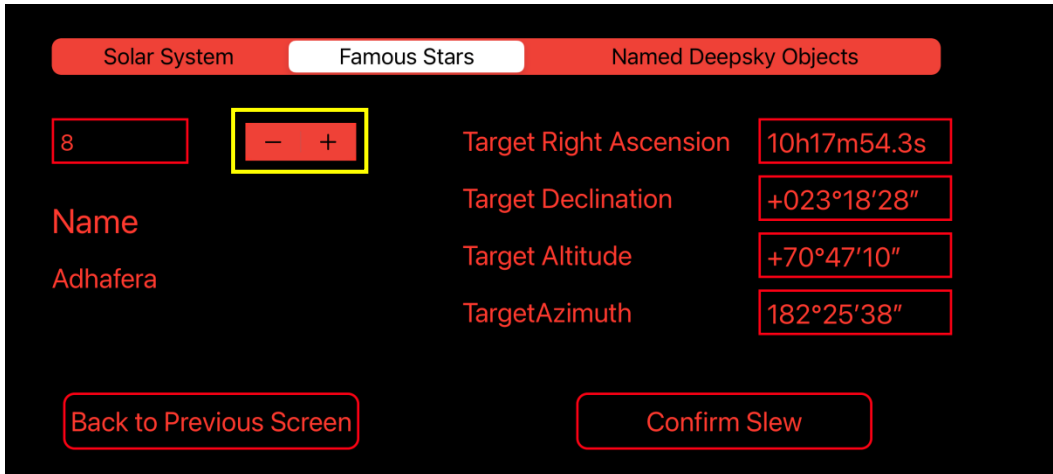

The STOP button is used for stopping the mount moving during GOTO.

10. Tap on **Slew** button for GOTO menu.

There are three catalogs, 9 Solar System 9 objects, 259 Famous Stars and 92 Named Deepsky Objects (see appendix).

Click -/+ button to change the number.

You also can tap the number window to enter numbers. When done, slide the keypad downward to close it.

Click **Confirm Slew** to begin goto.

If you want to stop the goto, tap on **Back to Previous Screen => Move => STOP**