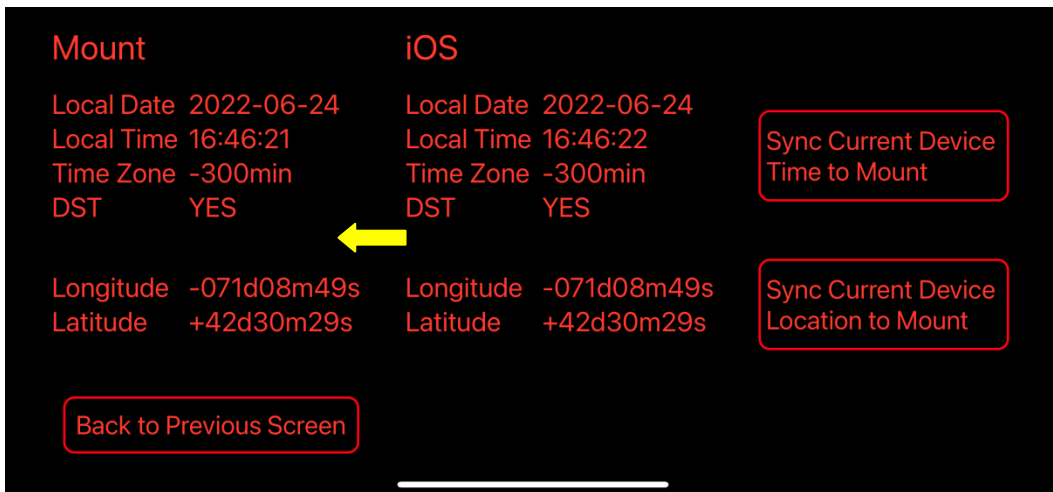

1. Power On the SkyHunter mount
2. Check your iPhone Wi-Fi network to find a network named SH_XXXXXX. Click on it to make the connection.

3. Find downloaded iOptron Commander Lite in your iPhone and tap it to open.

4. Tap to connect the Commander to the mount.

5. It will bring up the Commander Main Screen. It indicates:
 - (1) The mount is SkyHunter and is at EQ mode.
 - (2) The mount is tracking. Tap the **Enable Tracking** button can turn the tracking ON/OFF. GREEN indicated tracking is ON.
 - (3) There is no GPS
 - (4) The mount Time and Site Information may not be correct

6. Tap on **Time and Site**.

Then tap on **Sync Current Device Time to Mount** and **Sync Current Device Location to Mount**.

The mount will have updated Time and Site info.

Tap on **Back to Previous Screen** to Main Screen

7. Next, tap on **Zero Position**.

Adjust the mount to Zero Position. Then tap on **Set Current Position as Zero Position**. Back to Previous Screen.

8. Tap on **Mount Settings**.

Select Tracking Rate either **Auto** for Celestial Object tracking or **1/2 Sidereal** (special tracking rate only for SkyHunter) for combined landscape and sky imaging. You can also set the mount maximum slew speed (MAX).