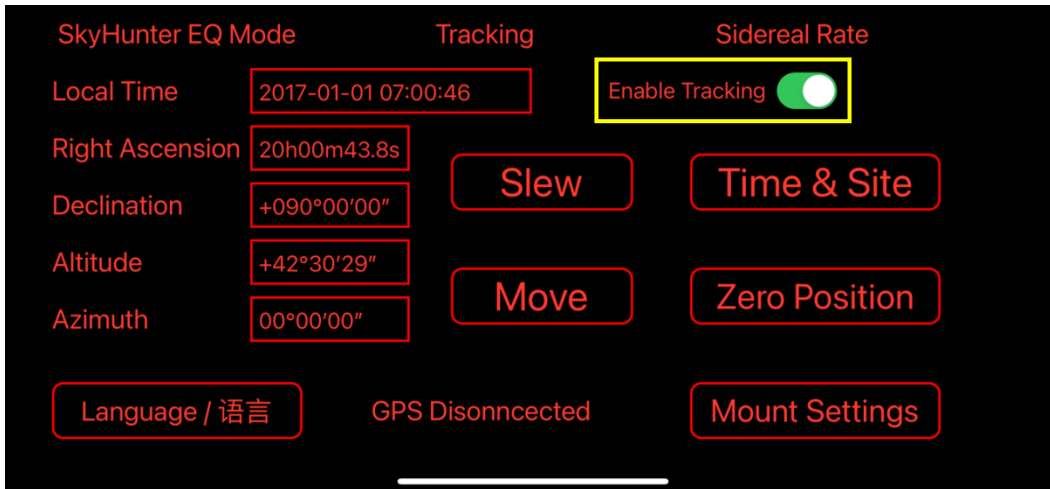

Click -/+ button to change the number.

You also can tap the number window to enter numbers. When done, slide the keypad downward to close it.

Click **Confirm Slew** to begin goto.

If you want to stop the goto, tap on **Back to Previous Screen => Move => STOP**

11. To manually operate a mount, make sure that **Enable Tracking** is turned on so the mount is at tracking mode.

Tap on **Mount Settings** to choose a Tracking Rate.

Tap on **Move**. Use Arrow Key to move the mount to the target.