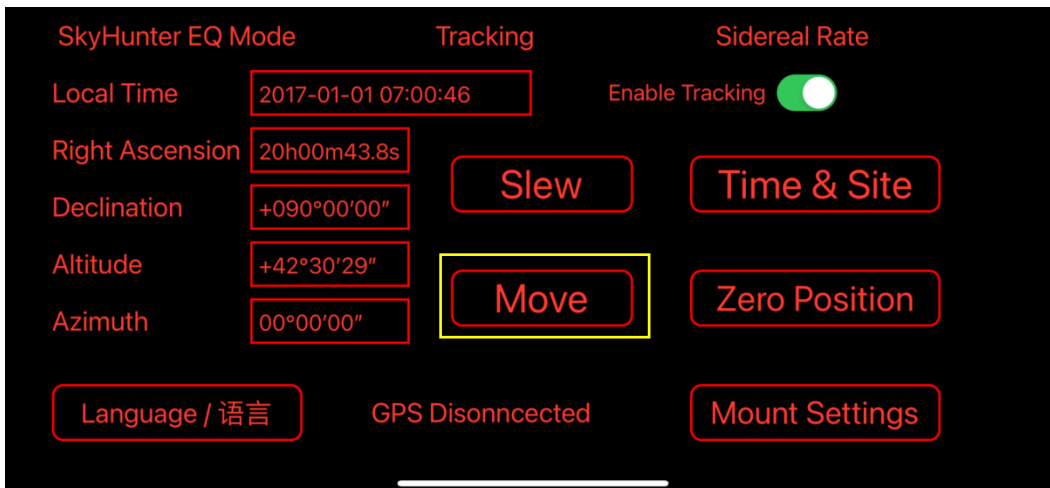

4. Tap to connect the Commander to the mount.

5. It will bring up the Commander Main Screen. It indicates:
 - (1) The mount is SkyHunter and is at EQ mode.
 - (2) The mount is tracking. Tap the **Enable Tracking** button can turn the tracking ON/OFF. GREEN indicated tracking is ON.
 - (3) There is no GPS
 - (4) The mount Time and Site Information may not be correct

6. Tap on **Time and Site**.

Then tap on **Sync Current Device Time to Mount** and **Sync Current Device Location to Mount**.

The mount will have updated Time and Site info.

Tap on **Back to Previous Screen** to Main Screen

7. Next, tap on **Zero Position**.

Adjust the mount to Zero Position. Then tap on **Set Current Position as Zero Position**. Back to Previous Screen.

8. Tap on **Mount Settings**.

Select Tracking Rate either **Auto** for Celestial Object tracking or **1/2 Sidereal** (special tracking rate only for SkyHunter) for combined landscape and sky imaging. You can also set the mount maximum slew speed (MAX).

9. Tap on **Move** to bring the move submenu to move the mount manually.

Tap on the speed bar to choose a slew speed

Put your finger on the **center circle** then **slide** to an arrow to move the mount in that direction. Four corner arrows will move the mount in both axes at the same time. Lift finger to stop the move.