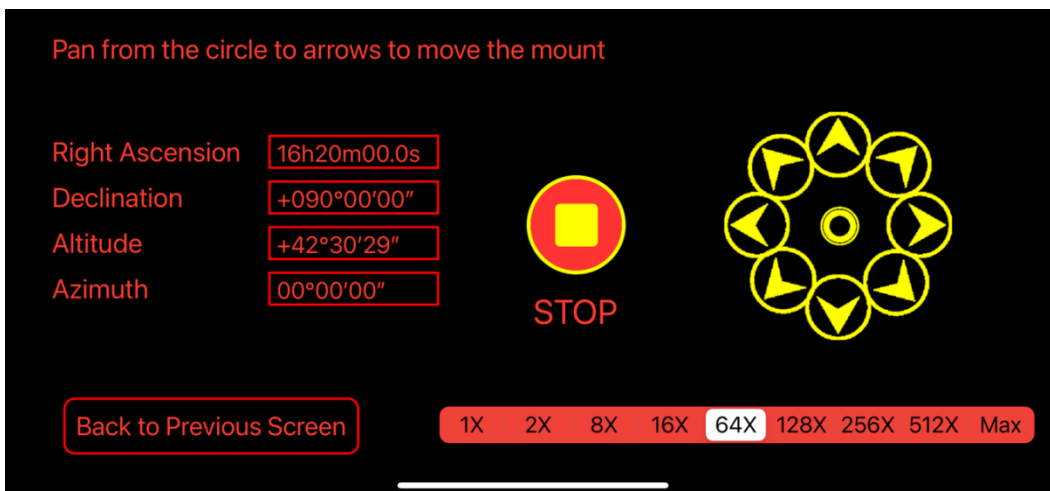

Click -/+ button to change the number.

You also can tap the number window to enter numbers. When done, slide the keypad downward to close it.

Click **Confirm Slew** to begin goto.

If you want to stop the goto, tap on **Back to Previous Screen => Move => STOP**

11. To manually operate a mount, make sure that **Enable Tracking** is turned on so the mount is at tracking mode.

Tap on **Mount Settings** to choose a Tracking Rate.

Tap on **Move**. Use Arrow Key to move the mount to the target.