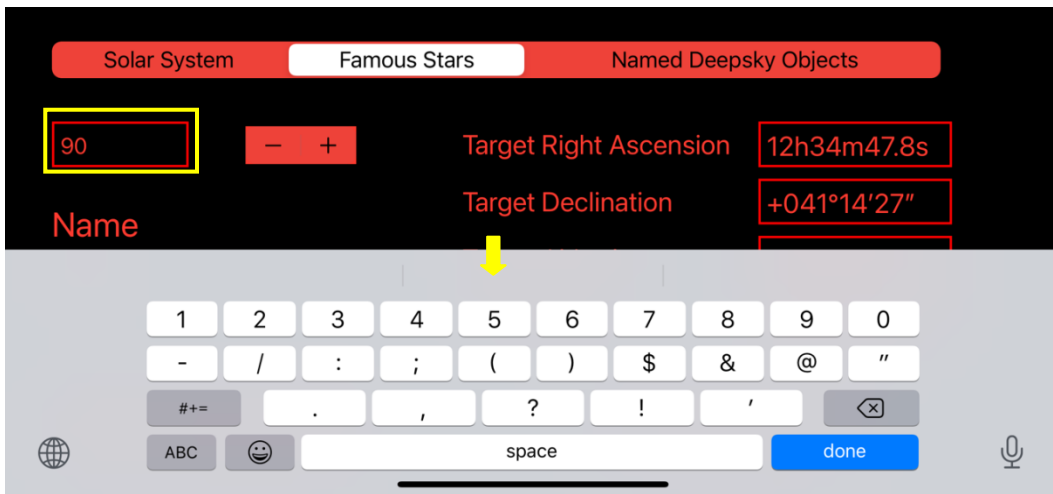

The STOP button is used for stopping the mount moving during GOTO.

10. Tap on **Slew** button for GOTO menu.

There are three catalogs, 9 Solar System 9 objects, 259 Famous Stars and 92 Named Deepsky Objects (see appendix).

Click -/+ button to change the number.

You also can tap the number window to enter numbers. When done, slide the keypad downward to close it.

Click **Confirm Slew** to begin goto.

If you want to stop the goto, tap on **Back to Previous Screen => Move => STOP**