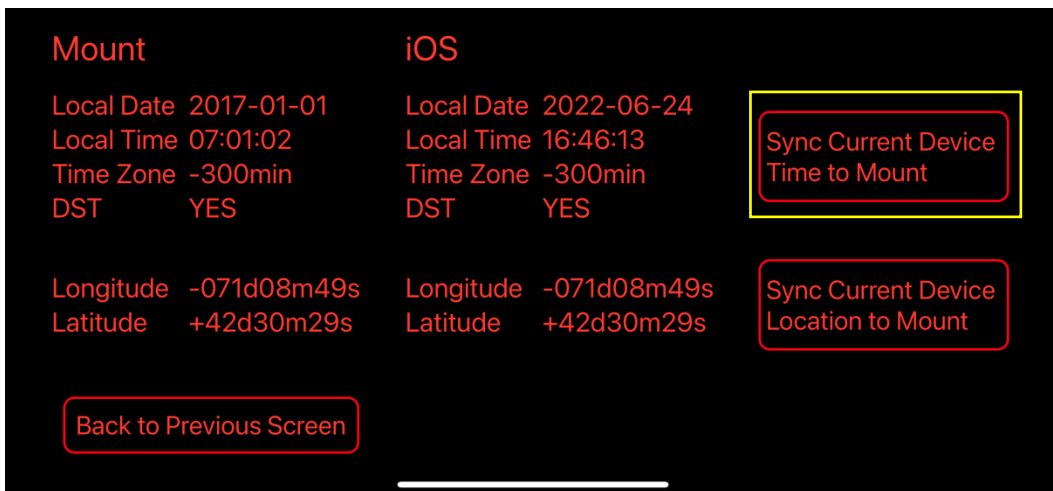

1. Power On the SkyHunter mount
2. Check your iPhone Wi-Fi network to find a network named SH_XXXXXX. Click on it to make the connection.

3. Find downloaded iOptron Commander Lite in your iPhone and tap it to open.

4. Tap to connect the Commander to the mount.

5. It will bring up the Commander Main Screen. It indicates:
 - (1) The mount is SkyHunter and is at EQ mode.
 - (2) The mount is tracking. Tap the **Enable Tracking** button can turn the tracking ON/OFF. GREEN indicated tracking is ON.
 - (3) There is no GPS
 - (4) The mount Time and Site Information may not be correct

6. Tap on **Time and Site**.

Then tap on **Sync Current Device Time to Mount** and **Sync Current Device Location to Mount**.

The mount will have updated Time and Site info.

Tap on **Back to Previous Screen** to Main Screen

7. Next, tap on **Zero Position**.

Adjust the mount to Zero Position. Then tap on **Set Current Position as Zero Position**. Back to Previous Screen.

8. Tap on **Mount Settings**.

Select Tracking Rate either **Auto** for Celestial Object tracking or **1/2 Sidereal** (special tracking rate only for SkyHunter) for combined landscape and sky imaging. You can also set the mount maximum slew speed (MAX).