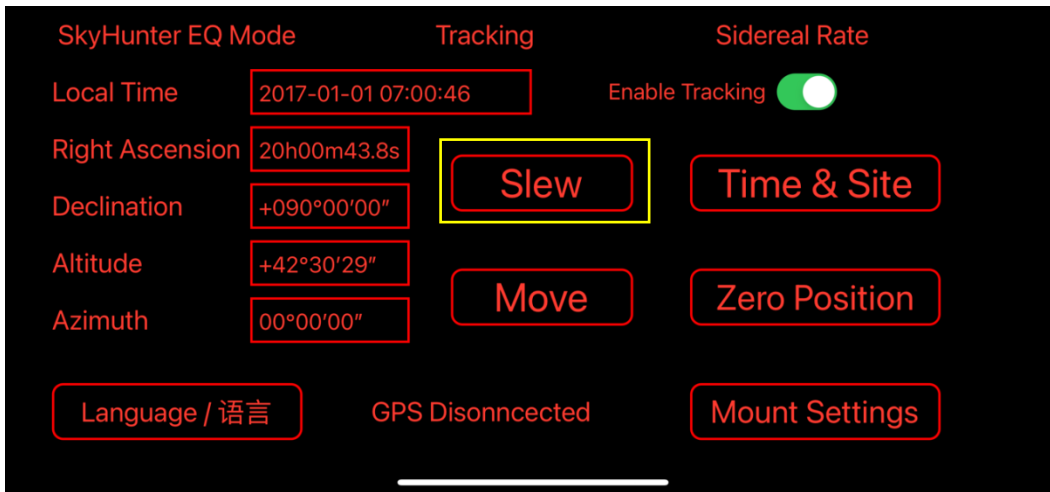

There are three catalogs, 9 Solar System 9 objects, 259 Famous Stars and 92 Named Deepsky Objects (see appendix).