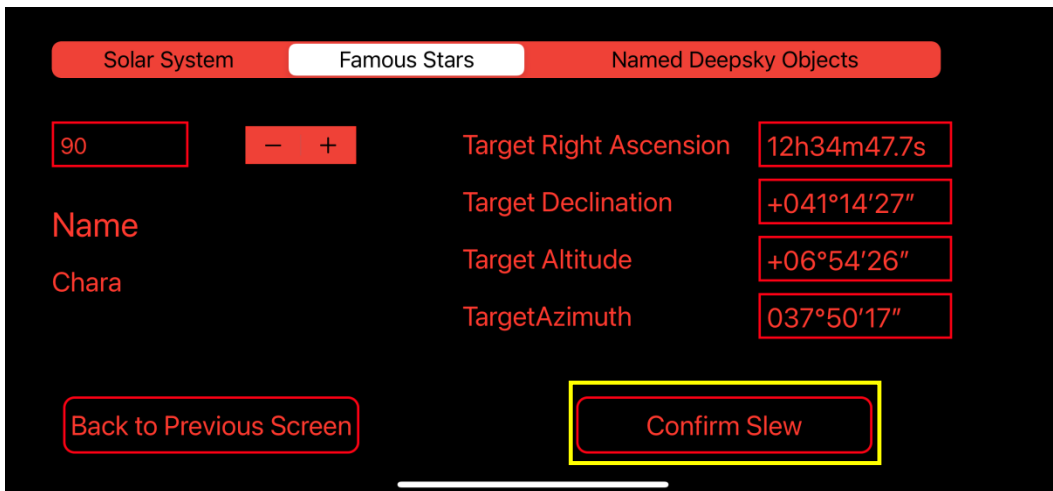

The STOP button is used for stopping the mount moving during GOTO.

10. Tap on **Slew** button for GOTO menu.

There are three catalogs, 9 Solar System 9 objects, 259 Famous Stars and 92 Named Deepsky Objects (see appendix).

Click -/+ button to change the number.

You also can tap the number window to enter numbers. When done, slide the keypad downward to close it.

Click **Confirm Slew** to begin goto.

If you want to stop the goto, tap on **Back to Previous Screen => Move => STOP**