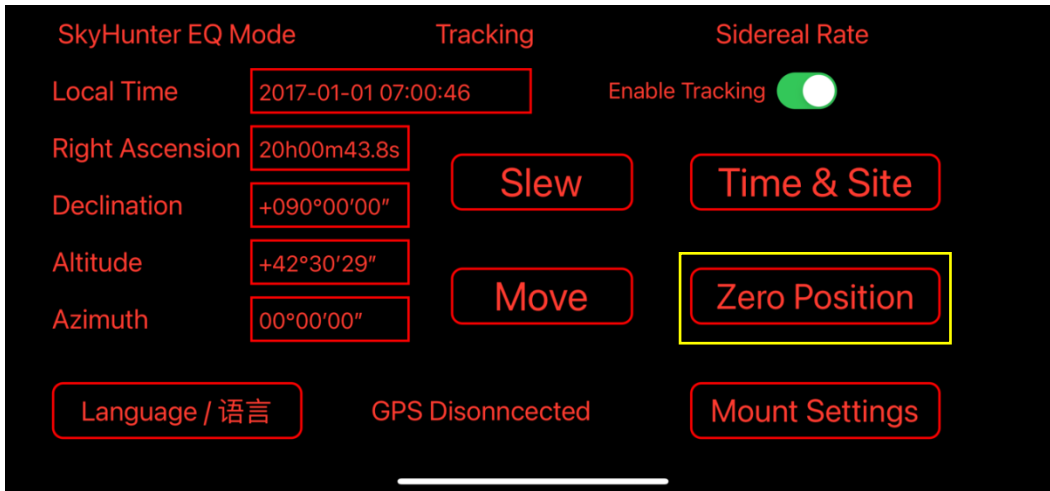

4. Tap to connect the Commander to the mount.

5. It will bring up the Commander Main Screen. It indicates:
 - (1) The mount is SkyHunter and is at EQ mode.
 - (2) The mount is tracking. Tap the **Enable Tracking** button can turn the tracking ON/OFF. GREEN indicated tracking is ON.
 - (3) There is no GPS
 - (4) The mount Time and Site Information may not be correct

6. Tap on **Time and Site**.

Then tap on **Sync Current Device Time to Mount** and **Sync Current Device Location to Mount**.

The mount will have updated Time and Site info.

Tap on **Back to Previous Screen** to Main Screen

7. Next, tap on **Zero Position**.

Adjust the mount to Zero Position. Then tap on **Set Current Position as Zero Position**. Back to Previous Screen.

8. Tap on **Mount Settings**.

Select Tracking Rate either **Auto** for Celestial Object tracking or **1/2 Sidereal** (special tracking rate only for SkyHunter) for combined landscape and sky imaging. You can also set the mount maximum slew speed (MAX).