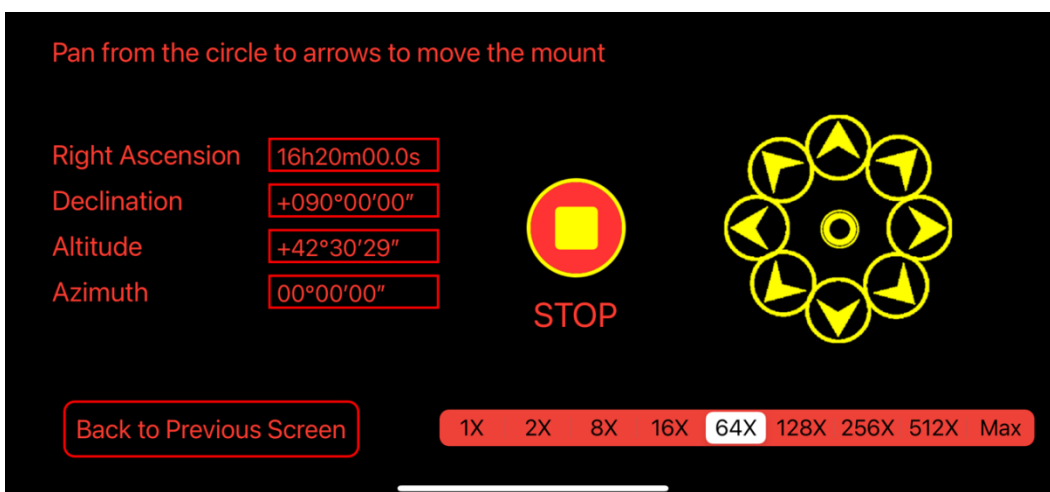

9. Tap on **Move** to bring the move submenu to move the mount manually.